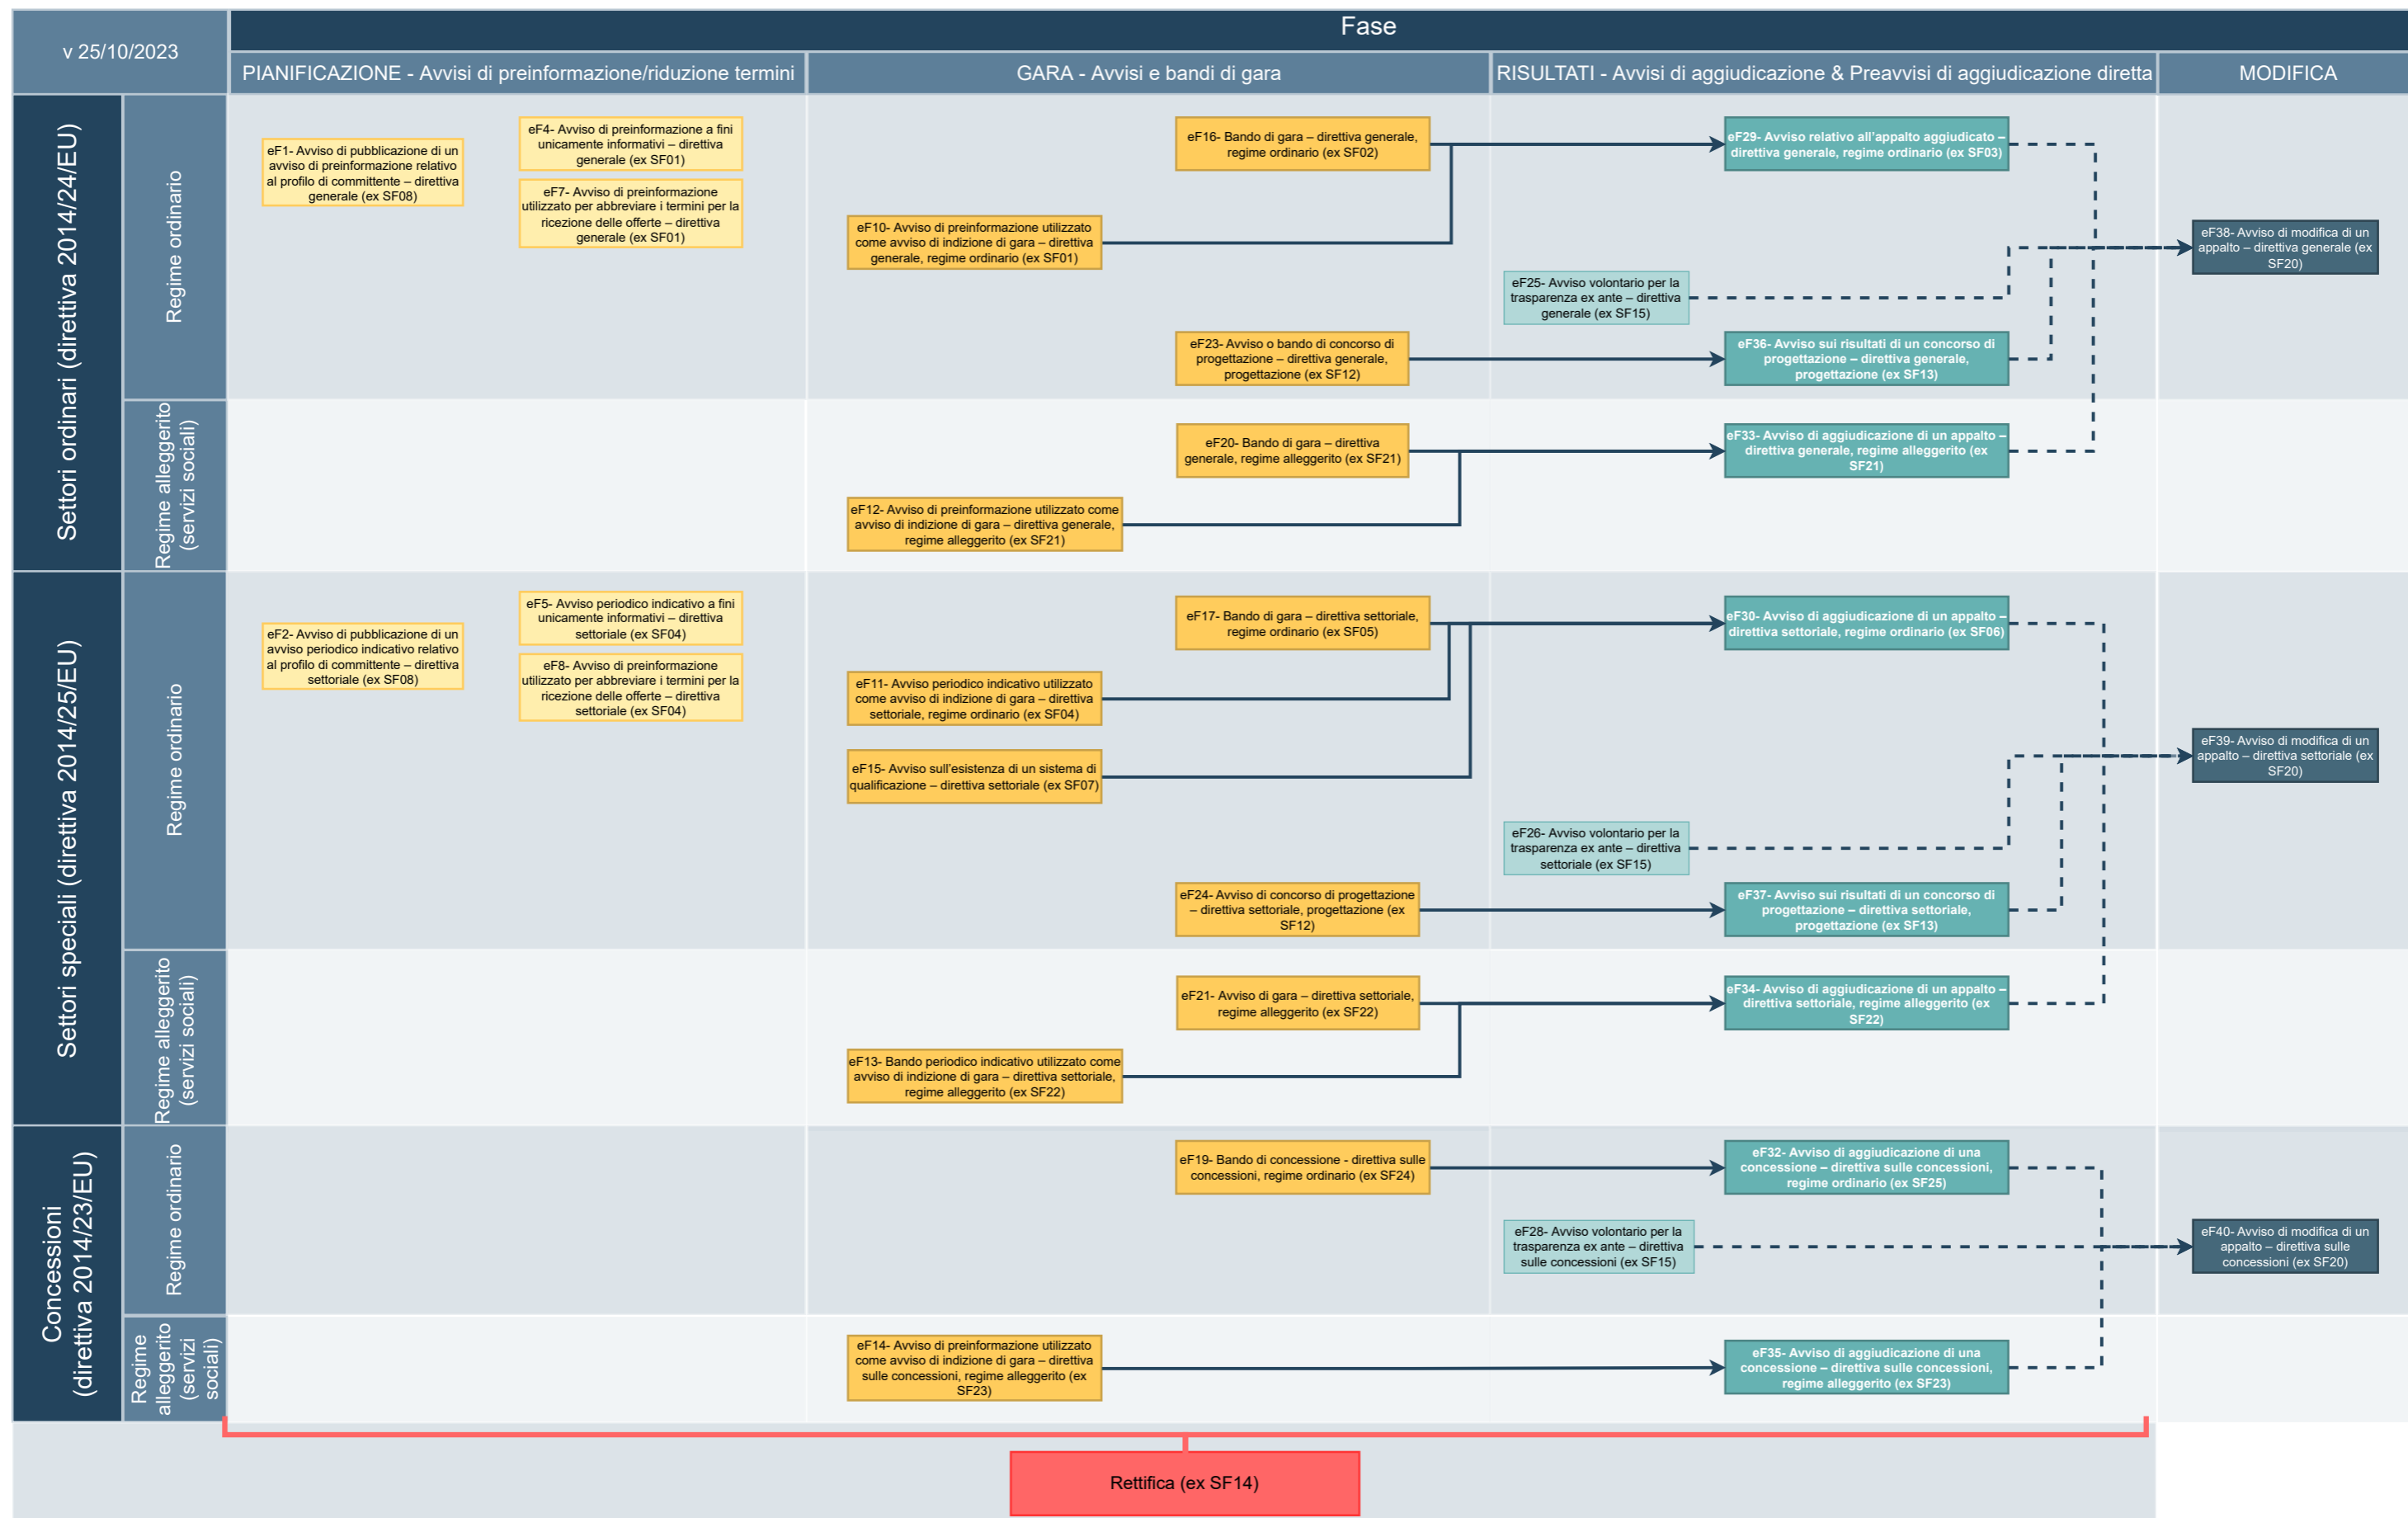

Schema flusso eForms

Rettifica (ex SF14)